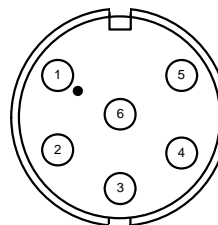

frequently asked questions

Network Compass Cable 610-0B-007

“What are the pin connections for the Network Compass Flux-Gate Cable?”

Plug Pin Connections

Pin	Colours	Functions
1	Orange/Green	Tx
2	Orange/Green	Tx
3	Yellow	Rx (NS)
4	White	Rx (Common)
5	Green	Rx (EW)
6	Both Drain Wires	Screen

Socket Pin Connections

Pin	Colours	Functions
1	Orange/Green	Tx
2	Orange/Green	Tx
3	Green	Rx (EW)
4	Yellow	Rx (NS)
5	White	Rx (Common)
6	Both Drain Wires	Screen

---000000000---

B&G Customer Support
 Premier Way
 Abbey Park
 ROMSEY
 SO51 9DH
 UK