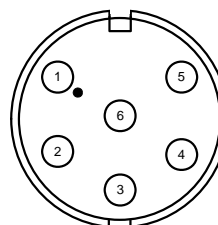

frequently asked questions

Network Compass Cable 610-0B-007

“What are the pin connections for the Network Compass Flux-Gate Cable?”

Plug Pin Connections

Pin	Colours	Functions
1	Orange/Green	Tx
2	Orange/Green	Tx
3	Yellow	Rx (NS)
4	White	Rx (Common)
5	Green	Rx (EW)
6	Both Drain Wires	Screen

Socket Pin Connections

Pin	Colours	Functions
1	Orange/Green	Tx
2	Orange/Green	Tx
3	Green	Rx (EW)
4	Yellow	Rx (NS)
5	White	Rx (Common)
6	Both Drain Wires	Screen

---000000000---

B&G Customer Support
 Premier Way
 Abbey Park
 ROMSEY
 SO51 9DH
 UK