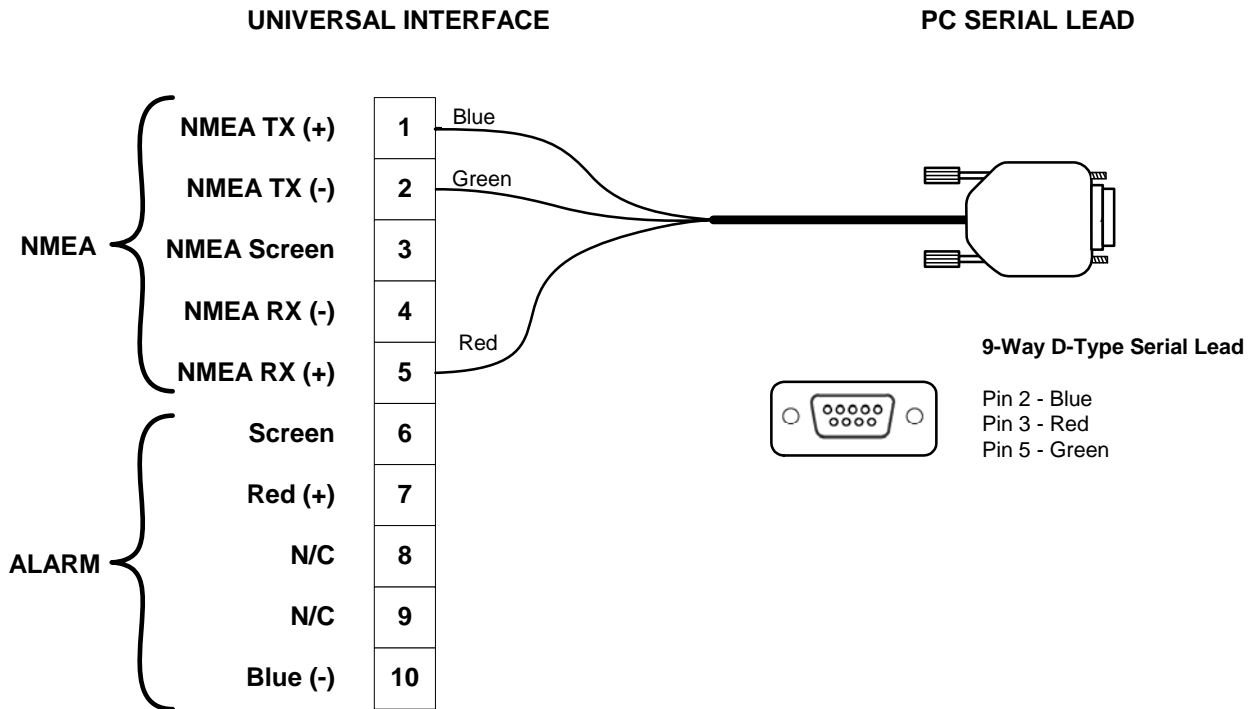

## Connection Details for the h1000 Universal Interface to a PC Serial Port

B&G Customer Support  
 Premier Way  
 Abbey Park  
 Romsey  
 Hampshire  
 SO51 9DH  
 UK